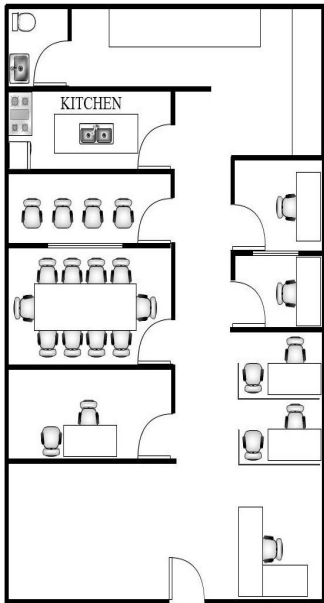

### Facility Layout:

Size (in square feet)	1,413
Enclosed Interviewing Rooms	5
Interviewing Stations	7
Focus Room Seating	n/a
Client Viewing Seating	6
Gondola Shelving	12 ft